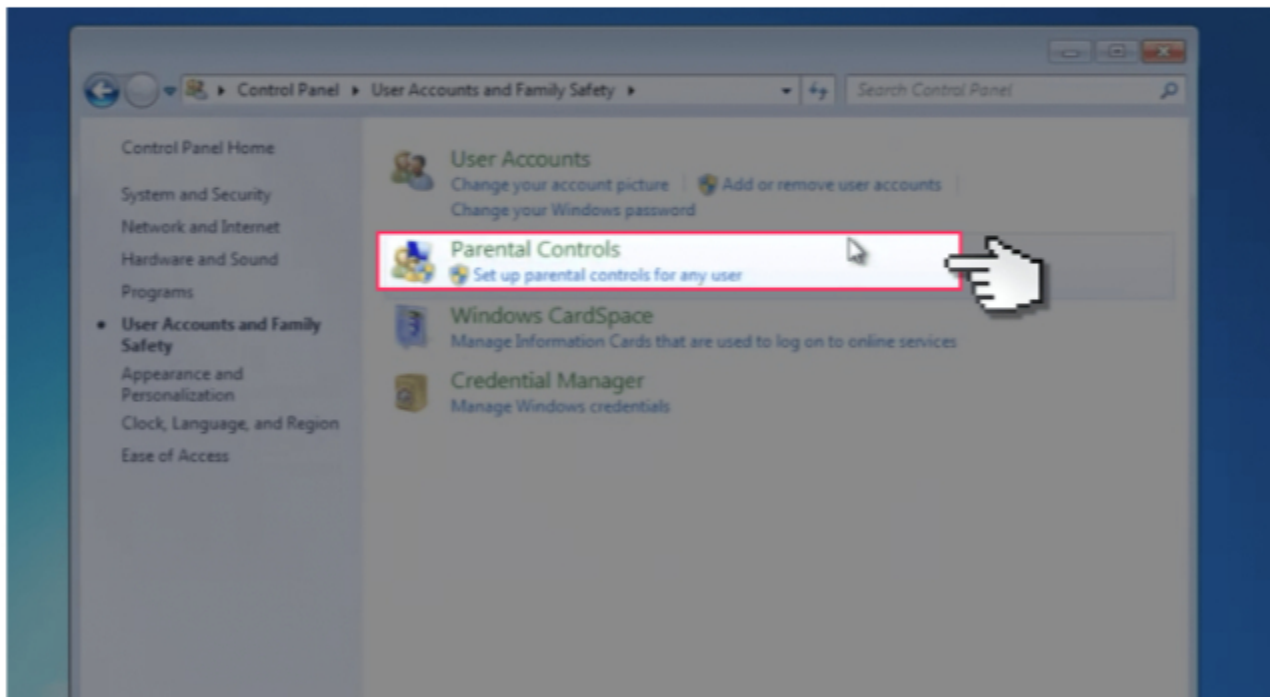

Windows 7

Controls & Settings guide

The Windows 7 Parental controls is a valuable tool for restricting the content a child can have access to on the computer. You can restrict time, games, and programs.

What do I need?

A new account for the child and Password

Restrictions you can apply

Inappropriate content

Online games

Timer

Step by Step instructions

1. From the desktop, click windows menu and click on control panel.

2. Click on 'User Accounts and Family Safety'.

3. If you don't have a separate User Account for your child, select 'User Accounts' to create a new account for your child. You will need to add a password to the account.

4. Then go back to 'User Accounts and Family Safety' and select 'Parental Controls'

5. Turn parental controls 'on.'

6. Select the 'Time Limits' options and select the squares to turn them blue. This restricts when the child can use the computer at these times.