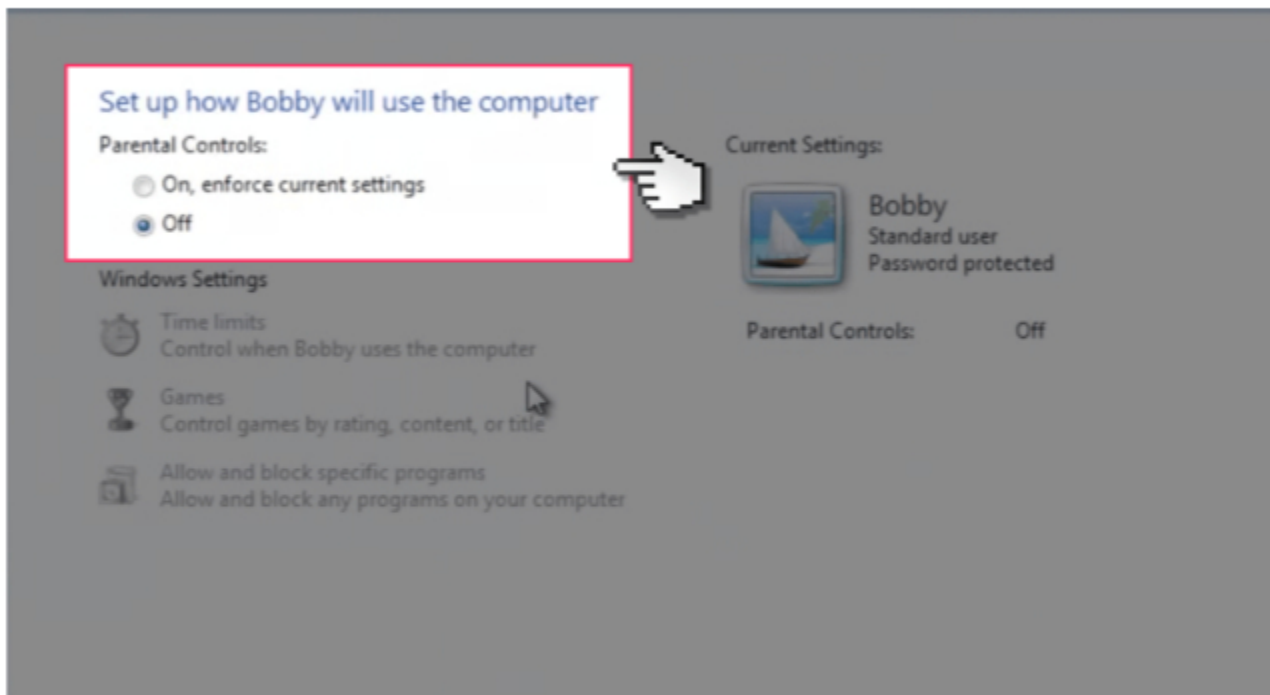

2. Click on 'User Accounts and Family Safety'.

3. If you don't have a separate User Account for your child, select 'User Accounts' to create a new account for your child. You will need to add a password to the account.

4. Then go back to 'User Accounts and Family Safety' and select 'Parental Controls'

5. Turn parental controls 'on.'

6. Select the 'Time Limits' options and select the squares to turn them blue. This restricts when the child can use the computer at these times.