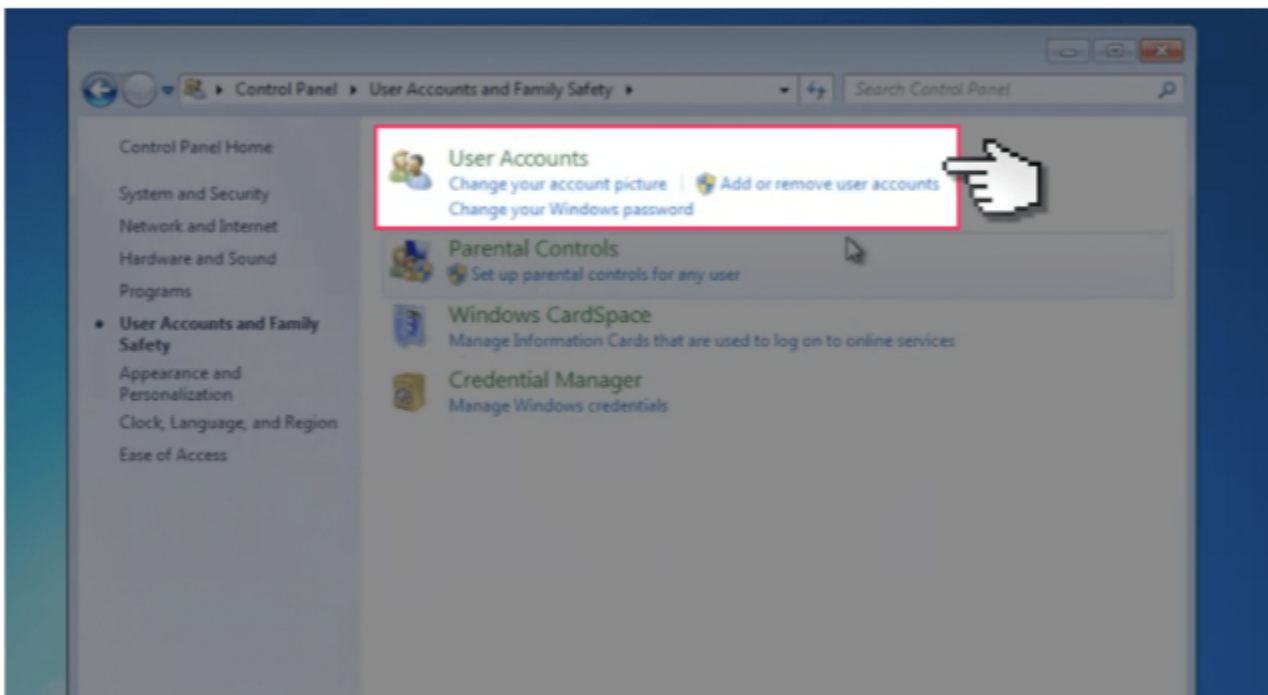

Windows 7

Controls & Settings guide

The Windows 7 Parental controls is a valuable tool for restricting the content a child can have access to on the computer. You can restrict time, games, and programs.

What do I need?

A new account for the child and Password

Restrictions you can apply

Inappropriate content

Online games

Timer

Step by Step instructions

1. From the desktop, click windows menu and click on control panel.

2. Click on 'User Accounts and Family Safety'.

3. If you don't have a separate User Account for your child, select 'User Accounts' to create a new account for your child. You will need to add a password to the account.

4. Then go back to 'User Accounts and Family Safety' and select 'Parental Controls'

5. Turn parental controls 'on.'

6. Select the 'Time Limits' options and select the squares to turn them blue. This restricts when the child can use the computer at these times.