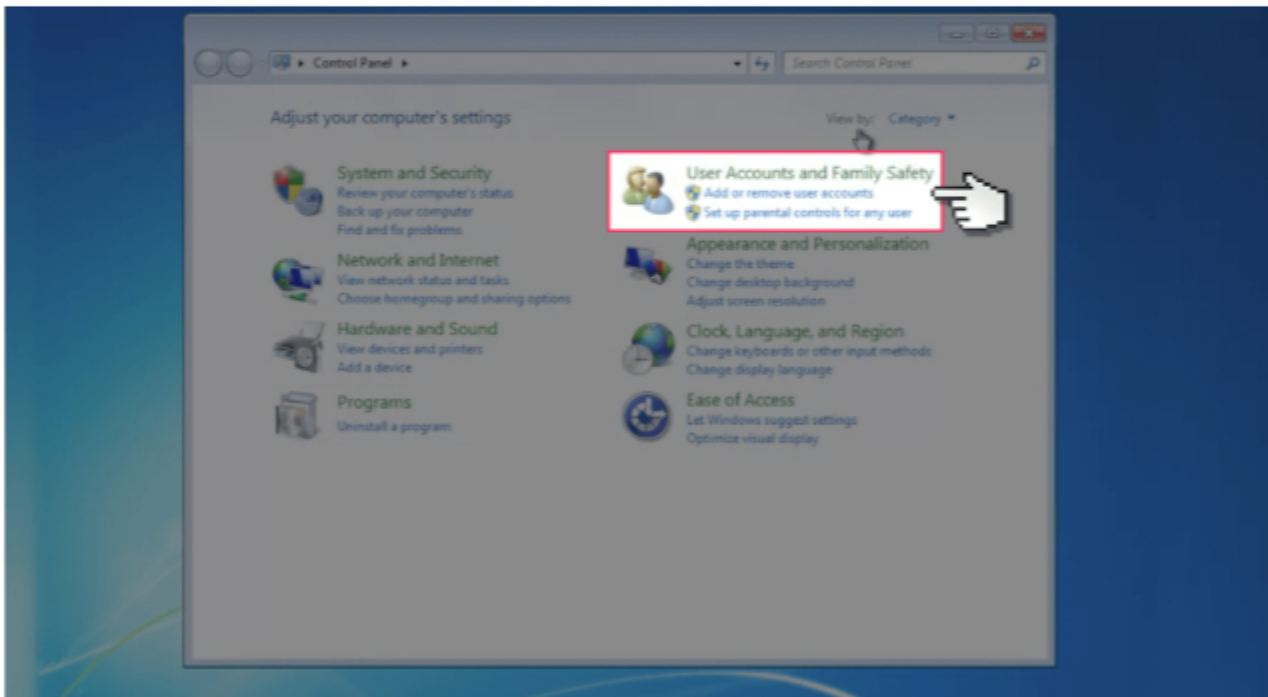

Windows 7

Controls & Settings guide

The Windows 7 Parental controls is a valuable tool for restricting the content a child can have access to on the computer. You can restrict time, games, and programs.

What do I need?

A new account for the child and Password

Restrictions you can apply

Inappropriate content

Online games

Timer

Step by Step instructions

1. From the desktop, click windows menu and click on control panel.

2. Click on 'User Accounts and Family Safety'.

3. If you don't have a separate User Account for your child, select 'User Accounts' to create a new account for your child. You will need to add a password to the account.

4. Then go back to 'User Accounts and Family Safety' and select 'Parental Controls'

5. Turn parental controls 'on.'

6. Select the 'Time Limits' options and select the squares to turn them blue. This restricts when the child can use the computer at these times.